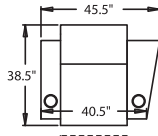

## CURVED

- 5240** - LF Wedge Arm/RF Straight Arm, WAW®, TM®, Rec  
**5241** - LF Wedge Arm/RF Straight Arm, WAW®, PR®, Rec  
**5247** - LF Wedge Arm/RF Straight Arm, WAW®, PR®, PL, Rec  
**H. 43" W. 45.5" OD. 38"**
- 5340** - RF Wedge Arm/LF Straight Arm, WAW®, TM®, Rec  
**5341** - RF Wedge Arm/LF Straight Arm, WAW®, PR®, Rec  
**5347** - RF Wedge Arm/LF Straight Arm, WAW®, PR®, PL, Rec  
**H. 43" W. 45.5" OD. 38"**
- 5440** - RF Wedge Arm/Armless, WAW®, TM®, Rec  
**5441** - RF Wedge Arm/Armless, WAW®, PR®, Rec  
**5447** - RF Wedge Arm/Armless, WAW®, PR®, PL, Rec  
**H. 43" W. 45.5" OD. 38"**

## 43" BACK HEIGHT

3900 RECLINER  
3901 POWER RECLINER  
3907 POWER LUMBAR RECLINER

5300 LAF RECLINER  
5301 LAF POWER  
5307 LAF POWER LUMBAR

5340 RF CONSOLE, LAF, RECLINER  
5341 RF CONSOLE, LAF, POWER  
5347 RF CONSOLE, LAF, POWER LUMBAR