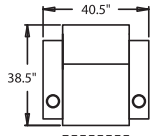

43" BACK HEIGHT

3900 RECLINER
3901 POWER RECLINER
3907 POWER LUMBAR RECLINER