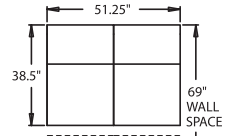

6700 ARMLESS LOVESEAT
6701 ARMLESS POWER
6707 ARMLESS POWER LUMBAR