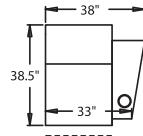

## STRAIGHT

- 3900** - WAW®, TM®, Rec  
**3901** - WAW®, PR®, Rec  
**3907** - 3-Way, WAW®, PR®, PL, Rec  
**H. 43" W. 40.5" OD. 38.5"**
- 5200** - RF Straight Arm, WAW®, TM®, Rec  
**5201** - RF Straight Arm, WAW®, PR®, Rec  
**5207** - RF, WAW®, PR®, PL, Rec  
**H. 43" W. 33.75" OD. 38.5"**
- 5300** - LF Straight Arm, WAW®, TM®, Rec  
**5301** - LF Straight Arm, WAW®, PR®, Rec  
**5307** - LF, WAW®, PR®, PL, Rec  
**H. 43" W. 33.75" OD. 38.5"**
- 5400** - Armless, WAW®, TM®, Rec  
**5401** - Armless, WAW®, PR®, Rec  
**5407** - Armless, WAW®, PR®, PL, Rec  
**H. 43" W. 26.75" OD. 38.5"**
- 6700** - Armless, WAW®, TM®, Love Seat  
**6701** - Armless, WAW®, PR®, Love Seat  
**6707** - Armless, 2 Seat, WAW®, PR®, PL, Love Seat  
**H. 43" W. 52.25" OD. 38.5"**

## CURVED

- 5240** - LF Wedge Arm/RF Straight Arm, WAW®, TM®, Rec  
**5241** - LF Wedge Arm/RF Straight Arm, WAW®, PR®, Rec  
**5247** - LF Wedge Arm/RF Straight Arm, WAW®, PR®, PL, Rec  
**H. 43" W. 45.5" OD. 38"**
- 5340** - RF Wedge Arm/LF Straight Arm, WAW®, TM®, Rec  
**5341** - RF Wedge Arm/LF Straight Arm, WAW®, PR®, Rec  
**5347** - RF Wedge Arm/LF Straight Arm, WAW®, PR®, PL, Rec  
**H. 43" W. 45.5" OD. 38"**
- 5440** - RF Wedge Arm/Armless, WAW®, TM®, Rec  
**5441** - RF Wedge Arm/Armless, WAW®, PR®, Rec  
**5447** - RF Wedge Arm/Armless, WAW®, PR®, PL, Rec  
**H. 43" W. 45.5" OD. 38"**

## 43" BACK HEIGHT

3900 RECLINER  
3901 POWER RECLINER  
3907 POWER LUMBAR RECLINER

5300 LAF RECLINER  
5301 LAF POWER  
5307 LAF POWER LUMBAR

5340 RF CONSOLE, LAF, RECLINER  
5341 RF CONSOLE, LAF, POWER  
5347 RF CONSOLE, LAF, POWER LUMBAR

5400 ARMLESS RECLINER  
5401 ARMLESS POWER  
5407 ARMLESS POWER LUMBAR

5440 RF CONSOLE RECLINER  
5441 RF CONSOLE POWER  
5447 RF CONSOLE POWER LUMBAR

5240 LF CONSOLE, RAF, RECLINER  
5241 LF CONSOLE, RAF, POWER  
5247 LF CONSOLE, RAF, POWER LUMBAR