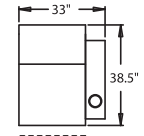

## STRAIGHT

- 3900** - WAW®, TM®, Rec  
**3901** - WAW®, PR®, Rec  
**3907** - 3-Way, WAW®, PR®, PL, Rec  
**H. 43" W. 40.5" OD. 38.5"**
- 5200** - RF Straight Arm, WAW®, TM®, Rec  
**5201** - RF Straight Arm, WAW®, PR®, Rec  
**5207** - RF, WAW®, PR®, PL, Rec  
**H. 43" W. 33.75" OD. 38.5"**
- 5300** - LF Straight Arm, WAW®, TM®, Rec  
**5301** - LF Straight Arm, WAW®, PR®, Rec  
**5307** - LF, WAW®, PR®, PL, Rec  
**H. 43" W. 33.75" OD. 38.5"**
- 5400** - Armless, WAW®, TM®, Rec  
**5401** - Armless, WAW®, PR®, Rec  
**5407** - Armless, WAW®, PR®, PL, Rec  
**H. 43" W. 26.75" OD. 38.5"**
- 6700** - Armless, WAW®, TM®, Love Seat  
**6701** - Armless, WAW®, PR®, Love Seat  
**6707** - Armless, 2 Seat, WAW®, PR®, PL, Love Seat  
**H. 43" W. 52.25" OD. 38.5"**

## CURVED

- 5240** - LF Wedge Arm/RF Straight Arm, WAW®, TM®, Rec  
**5241** - LF Wedge Arm/RF Straight Arm, WAW®, PR®, Rec  
**5247** - LF Wedge Arm/RF Straight Arm, WAW®, PR®, PL, Rec  
**H. 43" W. 45.5" OD. 38"**
- 5340** - RF Wedge Arm/LF Straight Arm, WAW®, TM®, Rec  
**5341** - RF Wedge Arm/LF Straight Arm, WAW®, PR®, Rec  
**5347** - RF Wedge Arm/LF Straight Arm, WAW®, PR®, PL, Rec  
**H. 43" W. 45.5" OD. 38"**
- 5440** - RF Wedge Arm/Armless, WAW®, TM®, Rec  
**5441** - RF Wedge Arm/Armless, WAW®, PR®, Rec  
**5447** - RF Wedge Arm/Armless, WAW®, PR®, PL, Rec  
**H. 43" W. 45.5" OD. 38"**

## 43" BACK HEIGHT

3900 RECLINER  
3901 POWER RECLINER  
3907 POWER LUMBAR RECLINER

5300 LAF RECLINER  
5301 LAF POWER  
5307 LAF POWER LUMBAR

5340 RF CONSOLE, LAF, RECLINER  
5341 RF CONSOLE, LAF, POWER  
5347 RF CONSOLE, LAF, POWER LUMBAR

5400 ARMLESS RECLINER  
5401 ARMLESS POWER  
5407 ARMLESS POWER LUMBAR

5440 RF CONSOLE RECLINER  
5441 RF CONSOLE POWER  
5447 RF CONSOLE POWER LUMBAR

5240 LF CONSOLE, RAF, RECLINER  
5241 LF CONSOLE, RAF, POWER  
5247 LF CONSOLE, RAF, POWER LUMBAR