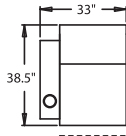

## STRAIGHT

- 3900** - WAW®, TM®, Rec  
**3901** - WAW®, PR®, Rec  
**3907** - 3-Way, WAW®, PR®, PL, Rec  
**H. 43" W. 40.5" OD. 38.5"**
- 5200** - RF Straight Arm, WAW®, TM®, Rec  
**5201** - RF Straight Arm, WAW®, PR®, Rec  
**5207** - RF, WAW®, PR®, PL, Rec  
**H. 43" W. 33.75" OD. 38.5"**
- 5300** - LF Straight Arm, WAW®, TM®, Rec  
**5301** - LF Straight Arm, WAW®, PR®, Rec  
**5307** - LF, WAW®, PR®, PL, Rec  
**H. 43" W. 33.75" OD. 38.5"**
- 5400** - Armless, WAW®, TM®, Rec  
**5401** - Armless, WAW®, PR®, Rec  
**5407** - Armless, WAW®, PR®, PL, Rec  
**H. 43" W. 26.75" OD. 38.5"**
- 6700** - Armless, WAW®, TM®, Love Seat  
**6701** - Armless, WAW®, PR®, Love Seat  
**6707** - Armless, 2 Seat, WAW®, PR®, PL, Love Seat  
**H. 43" W. 52.25" OD. 38.5"**

## CURVED

- 5240** - LF Wedge Arm/RF Straight Arm, WAW®, TM®, Rec  
**5241** - LF Wedge Arm/RF Straight Arm, WAW®, PR®, Rec  
**5247** - LF Wedge Arm/RF Straight Arm, WAW®, PR®, PL, Rec  
**H. 43" W. 45.5" OD. 38"**
- 5340** - RF Wedge Arm/LF Straight Arm, WAW®, TM®, Rec  
**5341** - RF Wedge Arm/LF Straight Arm, WAW®, PR®, Rec  
**5347** - RF Wedge Arm/LF Straight Arm, WAW®, PR®, PL, Rec  
**H. 43" W. 45.5" OD. 38"**
- 5440** - RF Wedge Arm/Armless, WAW®, TM®, Rec  
**5441** - RF Wedge Arm/Armless, WAW®, PR®, Rec  
**5447** - RF Wedge Arm/Armless, WAW®, PR®, PL, Rec  
**H. 43" W. 45.5" OD. 38"**

## 43" BACK HEIGHT

3900 RECLINER  
3901 POWER RECLINER  
3907 POWER LUMBAR RECLINER

5300 LAF RECLINER  
5301 LAF POWER  
5307 LAF POWER LUMBAR

5340 RF CONSOLE, LAF, RECLINER  
5341 RF CONSOLE, LAF, POWER  
5347 RF CONSOLE, LAF, POWER LUMBAR