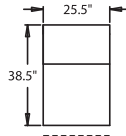

## CURVED

- 5240** - LF Wedge Arm/RF Straight Arm, WAW®, TM®, Rec  
**5241** - LF Wedge Arm/RF Straight Arm, WAW®, PR®, Rec  
**5247** - LF Wedge Arm/RF Straight Arm, WAW®, PR®, PL, Rec  
**H. 43" W. 45.5" OD. 38"**
- 5340** - RF Wedge Arm/LF Straight Arm, WAW®, TM®, Rec  
**5341** - RF Wedge Arm/LF Straight Arm, WAW®, PR®, Rec  
**5347** - RF Wedge Arm/LF Straight Arm, WAW®, PR®, PL, Rec  
**H. 43" W. 45.5" OD. 38"**
- 5440** - RF Wedge Arm/Armless, WAW®, TM®, Rec  
**5441** - RF Wedge Arm/Armless, WAW®, PR®, Rec  
**5447** - RF Wedge Arm/Armless, WAW®, PR®, PL, Rec  
**H. 43" W. 45.5" OD. 38"**

## 43" BACK HEIGHT

3900 RECLINER  
3901 POWER RECLINER  
3907 POWER LUMBAR RECLINER

5300 LAF RECLINER  
5301 LAF POWER  
5307 LAF POWER LUMBAR

5340 RF CONSOLE, LAF, RECLINER  
5341 RF CONSOLE, LAF, POWER  
5347 RF CONSOLE, LAF, POWER LUMBAR

5400 ARMLESS RECLINER  
5401 ARMLESS POWER  
5407 ARMLESS POWER LUMBAR

5440 RF CONSOLE RECLINER  
5441 RF CONSOLE POWER  
5447 RF CONSOLE POWER LUMBAR

5240 LF CONSOLE, RAF, RECLINER  
5241 LF CONSOLE, RAF, POWER  
5247 LF CONSOLE, RAF, POWER LUMBAR