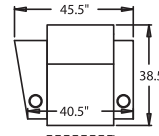

## CURVED

- 5240** - LF Wedge Arm/RF Straight Arm, WAW®, TM®, Rec  
**5241** - LF Wedge Arm/RF Straight Arm, WAW®, PR®, Rec  
**5247** - LF Wedge Arm/RF Straight Arm, WAW®, PR®, PL, Rec  
**H. 43" W. 45.5" OD. 38"**
- 5340** - RF Wedge Arm/LF Straight Arm, WAW®, TM®, Rec  
**5341** - RF Wedge Arm/LF Straight Arm, WAW®, PR®, Rec  
**5347** - RF Wedge Arm/LF Straight Arm, WAW®, PR®, PL, Rec  
**H. 43" W. 45.5" OD. 38"**
- 5440** - RF Wedge Arm/Armless, WAW®, TM®, Rec  
**5441** - RF Wedge Arm/Armless, WAW®, PR®, Rec  
**5447** - RF Wedge Arm/Armless, WAW®, PR®, PL, Rec  
**H. 43" W. 45.5" OD. 38"**

## 43" BACK HEIGHT

3900 RECLINER  
3901 POWER RECLINER  
3907 POWER LUMBAR RECLINER

5300 LAF RECLINER  
5301 LAF POWER  
5307 LAF POWER LUMBAR

5340 RF CONSOLE, LAF, RECLINER  
5341 RF CONSOLE, LAF, POWER  
5347 RF CONSOLE, LAF, POWER LUMBAR

5400 ARMLESS RECLINER  
5401 ARMLESS POWER  
5407 ARMLESS POWER LUMBAR

5440 RF CONSOLE RECLINER  
5441 RF CONSOLE POWER  
5447 RF CONSOLE POWER LUMBAR

5240 LF CONSOLE, RAF, RECLINER  
5241 LF CONSOLE, RAF, POWER  
5247 LF CONSOLE, RAF, POWER LUMBAR